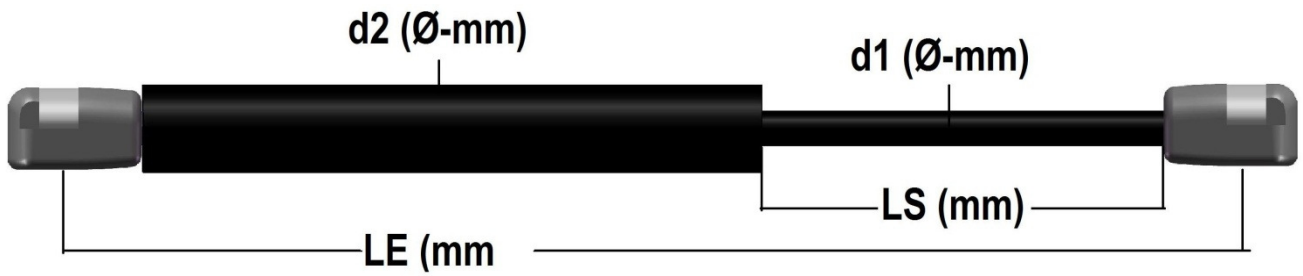

Tuotekoodi	d1 mm	d2 mm	LE mm	LS mm	Voima N
STDPICKUP071	8	18	500	200	534
STDPICKUP072	8	18	500	200	600
STDPICKUP073	8	18	529	225	270
STDPICKUP074	10	22	475	200	810
STDPICKUP075	10	22	533	200	720
STDPICKUP076	10	22	669	260	385
STDPICKUP077	10	22	669	260	445
STDPICKUP078	10	22	669	260	535
STDPICKUP079	10	22	669	260	670
STDPICKUP080	10	22	669	260	675
STDPICKUP081	10	22	669	260	540
STDPICKUP082	10	22	669	260	450
STDPICKUP083	10	22	669	260	392
STDPICKUP084	10	22	669	260	333
STDPICKUP085	10	22	713	300	900
STDPICKUP086	10	22	669	311	180
STDPICKUP087	10	22	900	410	360
STDPICKUP088	10	22	900	410	270
STDPICKUP089	10	22	900	410	180
STDPICKUP090	10	22	900	410	270
STDPICKUP091	10	22	900	410	360
STDPICKUP092	10	22	900	410	450